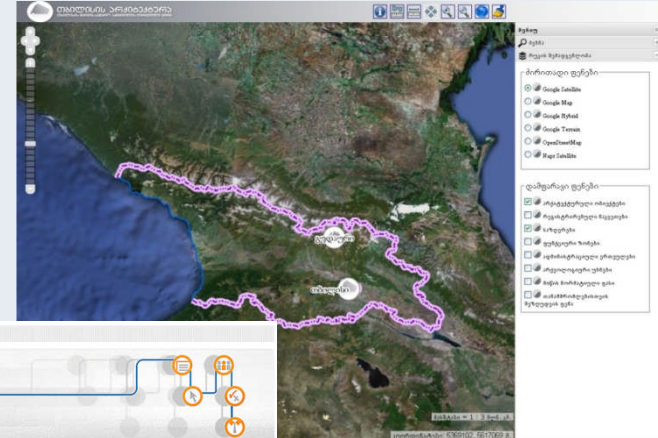

Construct easily

Architecture of Tbilisi Service introduces 100% online proceeding for construction permits. Each application is displayed on the interactive map.

tbs.ge

TBILISI CITY HALL
7 J. Shartava st. 0160 Georgia
tbilisi.gov.ge