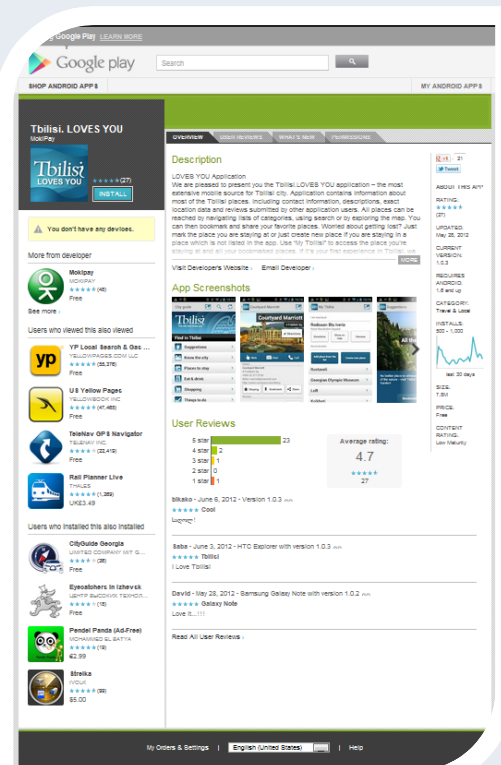

TBILISI CITY HALL

7 J. Shartava st. 0160 Georgia
tbilisi.gov.ge

Mobile applications

Tbilisi mobile application – “Tbilisi. Loves you” – with guide throw tourist attractions, restaurants, hotels information (text, photos and GPS) is an application for iOS and Android mobile phone owners.

Users can easily view and choose the suitable object from the provided list and receive the contact information, find map location and routes.

https://play.google.com/store/apps/details?id=com.mokipay.android.tbilisi&feature=search_result

<http://itunes.apple.com/us/app/tbilisi-loves-you/id519085252?mt=8>

TBILISI CITY HALL
7 J. Shartava st. 0160 Georgia
tbilisi.gov.ge

Bus route indicators

Electronic indicator boards at the bus stops display bus route information. With bus arrival time indicated, this facility is a helpful item to manage time properly as you plan one's route through the city. The information is available on Tbilisi Transport Company web-site as well.

http://new.ttc.com.ge/index.php?lang_id=GEO&sec_id=1

The screenshot shows the Tbilisi Transport Company website interface. At the top, there is a navigation bar with the company name in Georgian and English, and a search bar. Below the navigation bar, there are several service icons: a location pin for routes, an alarm clock for schedules, a bus for routes, and a map for city services. The main content area features a grid of service categories: 'სიახლეები' (News), 'უძრავი ქონების გადამხდა' (Real estate), 'მეტრო Live-ში' (Metro Live), 'ონლაინ დახმარება' (Online support), 'ტარიფები' (Fares), 'თბილისის ტრანსპორტის ისტორია' (History of Tbilisi Transport), 'რეკლამა' (Advertising), and 'წლიური შედეგები 2011' (Annual results 2011). At the bottom, there is a weather widget for Tbilisi (+31°C), a currency exchange table, and a table of statistics for July 2012.